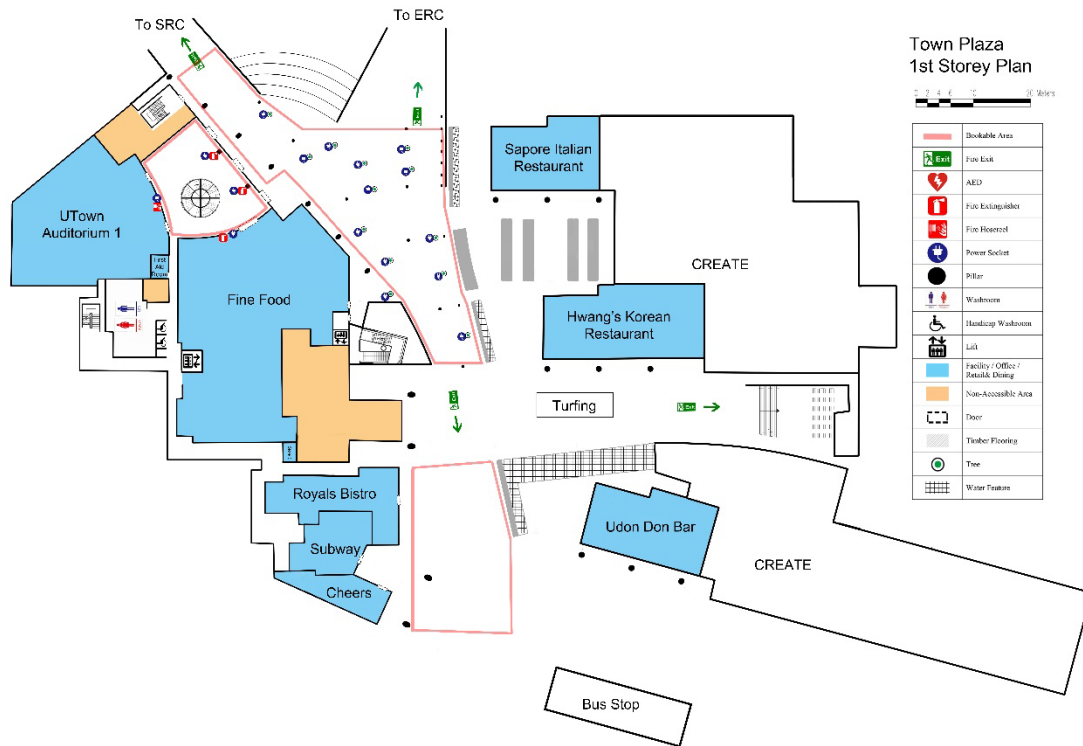

- After alighting, take the nearest staircase or lift to Level 2, you will see “**Flavours@UTown**” on your left
- Turn right and walk straight and cross the overhead bridge and Town Plaza will be on your right

Education Resource Centre drop-off point to Town Plaza

- After alighting, turn right and you will see the **Stephen Riady Centre** on your right
- Follow the signage to Town Plaza and you will see a rock-climbing wall along the way
- Continue to walk straight until you see “**Flavours@UTown**” on your left
- Continue to walk straight and cross the overhead bridge and Town Plaza will be on your right

Directions to Rooms in Town Plaza

Town Plaza to UT Auditorium 1

- Walk straight and UT Auditorium 1 will be on your right

Town Plaza to Global Learning Room

- Take the spiral staircase to Level 2 and turn right
- Walk down the alley between Seminar Room 8 & 9 and the Global Learning Room will be on your right

Please scroll down for the building floor plan.

Town Plaza Level 1

Town Plaza Level 2